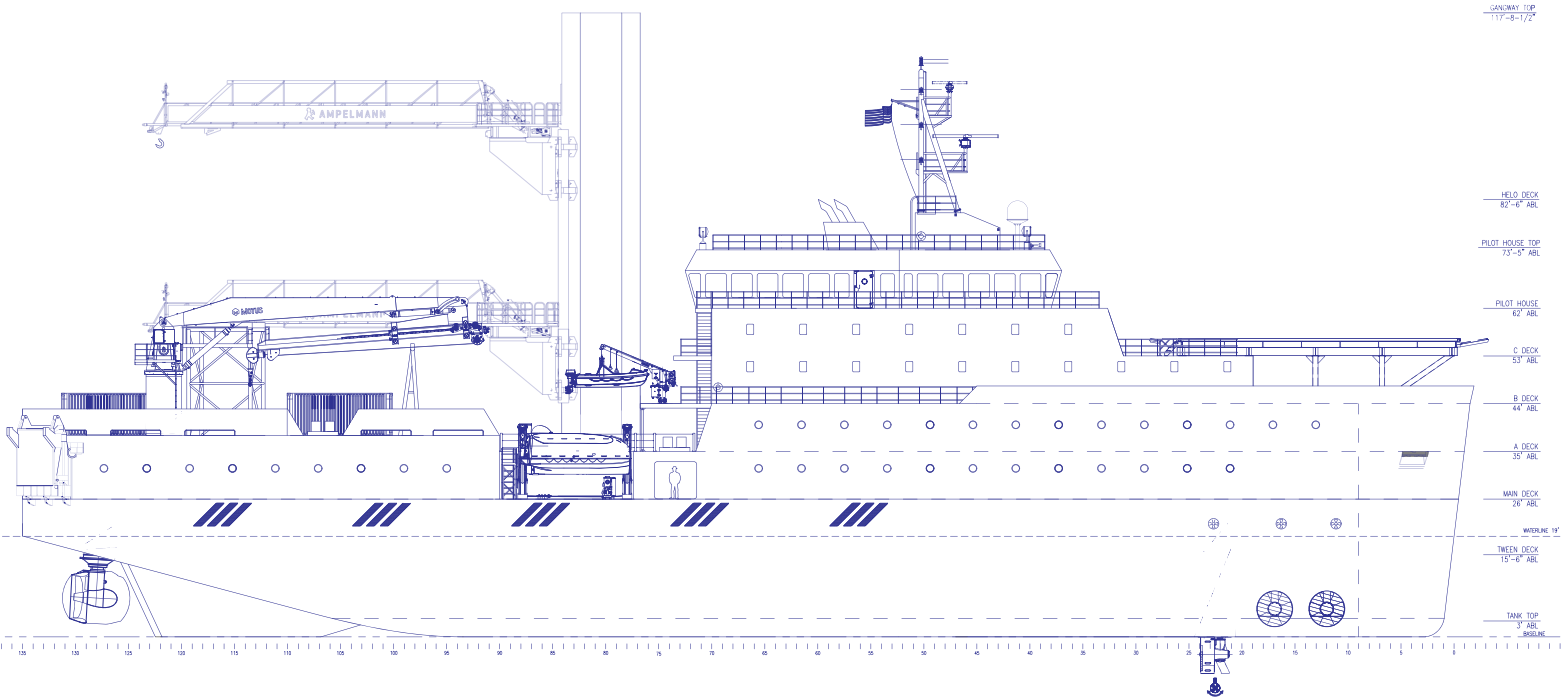

Principal Particulars

BMS
Baker Marine Solutions

Type Classification	Service Operations Vessel ABS $\boxtimes$ A1 (Wind IMR), AMS, ACCU HAB (WB), E, GREEN PASSPORT ENVIRO, UWILD, DPS-2	
Dynamic Positioning	DPS-2	
Dimensions	Length overall	275 ft
	Breadth	57 ft
	Draft	19ft
	Depth	26ft
Capacities	Potable Water	236,000 gal
	Water Ballast	530,000 gal
	Fuel Oil	290,000 gal
	Wastewater	9,000 gal
Main Diesel Generators	4 x 1900 kW each	
Propulsion	2 x L-Drives 2000kW	
Bow Thrusters	2 x Tunnel Thruster 900kW 1 x Retractable Thruster 700kW	
Life Saving Equipment	Lifeboats	2 x 37 Person
	Rescue Boat	2 x Fast C or B
Deadweight	3,000LT	
Speed	13.5 knots	

Gangway	W-Type Ampelmann motion compensating Cargo lifting capability of 2t	
Deck Crane	SWL	5T/15T
	Maximum Reach	29m/18m
Cargo Loading Platform	Hydraulic deck hatch and RoRo ramp for fast loading of standardized cargo	
Warehouse	4,795 <i>ft</i>² climate controlled	
Open Deck	5,000 <i>ft</i>²	
Helideck	50 ft	
Accommodation	60 POB	
Cabins	56 x Single, 4 x Suites	
Facilities	Hospital, Cinema, Lounge, Gymnasium 2 x Laundry Rooms 2 x Conference Rooms 8 x Offices	
Endurance	30 days without port call	

Contact

Baker Marine Solutions
17438 Hard Hat Drive
Covington, LA 70435
T (985) 845-9439
E contact@bakermarinesolutions.com
I www.bakermarinesolutions.com